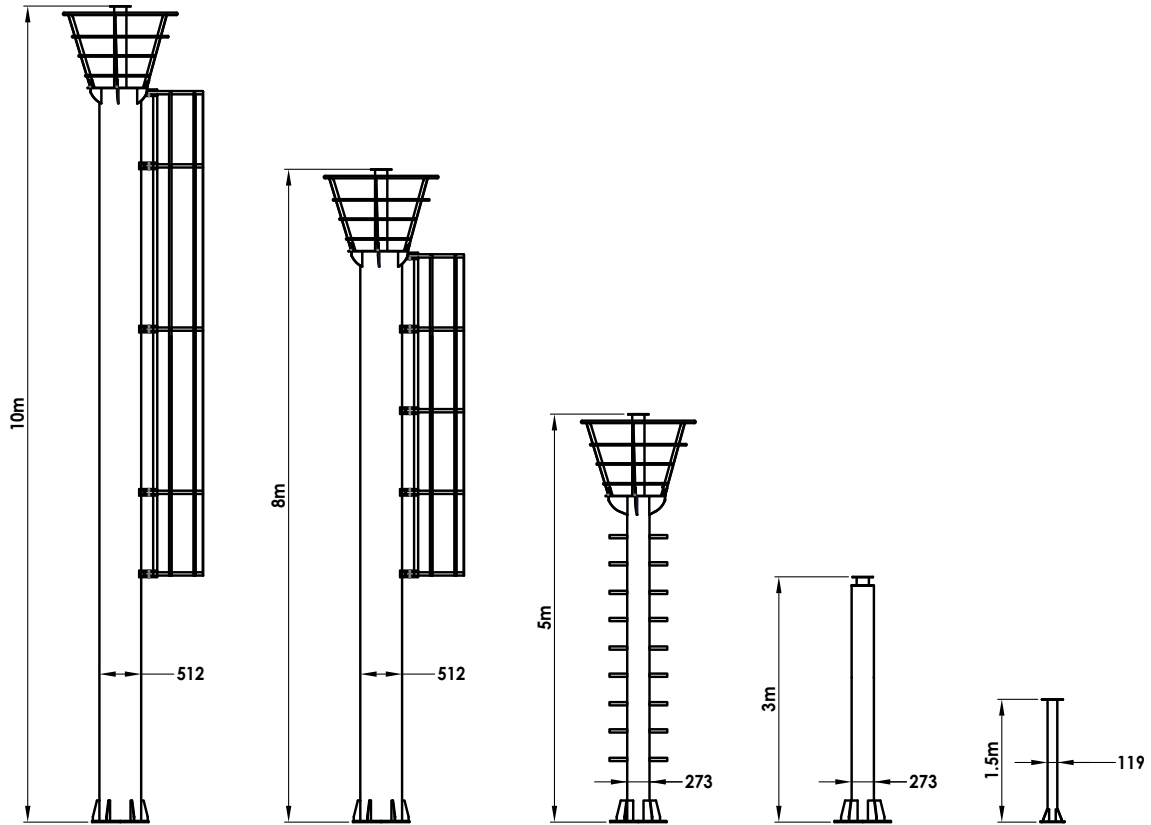

MPM

Options

Solar module supports and battery box on top platform.

Lightning protection system.

Day marks.

Radar reflector.

Anti-falling protection with stainless-steel lifeline.

Other heights and designs available.

MPM

MODEL	MATERIAL	FOCAL HEIGHT	TOP PLATFORM
MPM15	Galvanised steel / Stainless steel	1.8 m	Ø 30 cm
MPM30	Galvanised steel / Stainless steel	3.3 m	Ø 30 cm
MPM50	Galvanised steel / Stainless steel	5.3 m	Ø 800 cm
MPM80	Galvanised steel / Stainless steel	8.1 m	Ø 800 cm
MPM100	Galvanised steel / Stainless steel	10.4 m	Ø 800 cm

! Specifications subject to change without previous notice.

Mediterráneo Señales Marítimas, S.L. / ☎ +34 96 276 10 22 / ✉ msm@mesemar.com / 🌐 www.mesemar.com